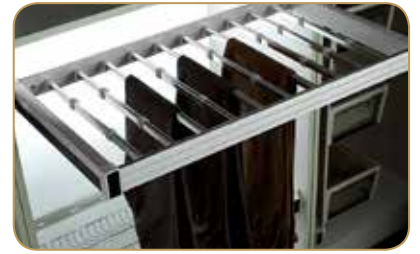

WARDROBE SECTION & ROLLING SHUTTERS

SOFT CLOSE GLASS SLIDE BASKET

ORDER CODE	PRODUCT SIZE (IN MM)	MRP
WGSB600	600	15650
WGSB900	900	17094

SOFT CLOSE GLASS RATTAN BASKET

ORDER CODE	PRODUCT SIZE (IN MM)	MRP
WGRB600	600	18364
WGRB900	900	19981