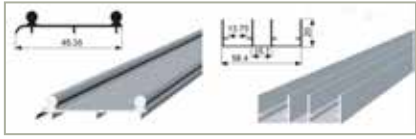

DOUBLE TRACK WHEEL PROFILE TOP + BOTTOM

FINISH	ORDER CODE	PRODUCTION SIZE	MRP
ALUMINIUM ANODIZED MATT	HL 103	12 Ft.	5703