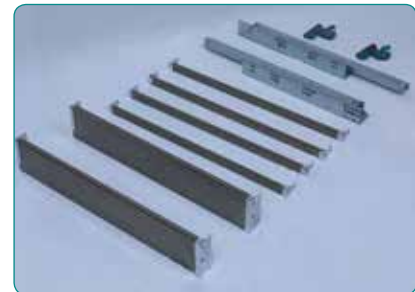

SPLENDID CHAMPAGNE SLIM BOX 8"

ORDER CODE : SCSB 8"

PRODUCT DEPTH (IN INCHES)	PRODUCT DEPTH (IN MM)	MRP
10"	250	5159
12"	300	5159
14"	350	5159
16"	400	5379
18"	450	5379
20"	500	5649
22"	550	6099