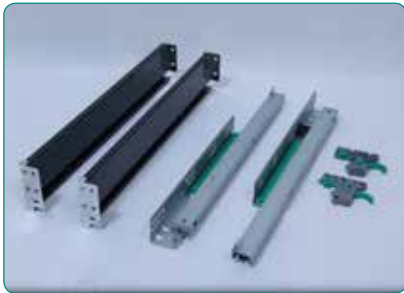

LAMBENT BLACK SLIM BOX (4)

ORDER CODE : LBSB 4"

PRODUCT DEPTH (IN INCHES)	PRODUCT DEPTH (IN MM)	MRP
10"	250	4159
12"	300	4159
14"	350	4159
16"	400	4379
18"	450	4379
20"	500	4649
22"	550	5099