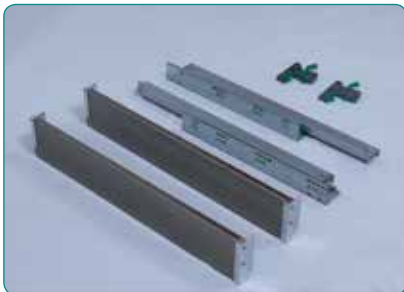

SPLENDID CHAMPAGNE SLIM BOX 4"

ORDER CODE : SCSB 4"

PRODUCT DEPTH (IN INCHES)	PRODUCT DEPTH (IN MM)	MRP
10"	250	4159
12"	300	4159
14"	350	4159
16"	400	4379
18"	450	4379
20"	500	4649
22"	550	5099