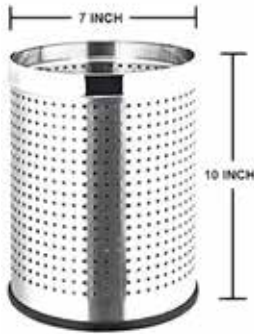

RACKET HODLER

ORDER CODE : RCH

WIDTH	DEPTH	HEIGHT	MRP
8	6	6	1178

ZIG-ZAG HANGER

ORDER CODE : ZH

WIDTH	DEPTH	HEIGHT	MRP
7	2	5	836

RACKS AND BINS

DUSTBIN OPEN PERFORATED (7x10)