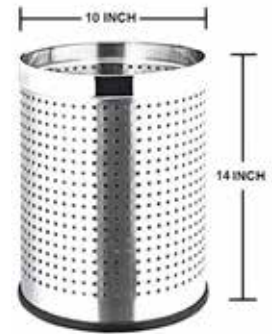

ORDER CODE : DB5L

WIDTH	HEIGHT	MRP
7	10	714

DUSTBIN OPEN PERFORATED (8x12)

ORDER CODE : DB7L

WIDTH	HEIGHT	MRP
8	12	967

DUSTBIN OPEN PERFORATED (10x14)

ORDER CODE : DB11L

WIDTH	HEIGHT	MRP
10	14	1187