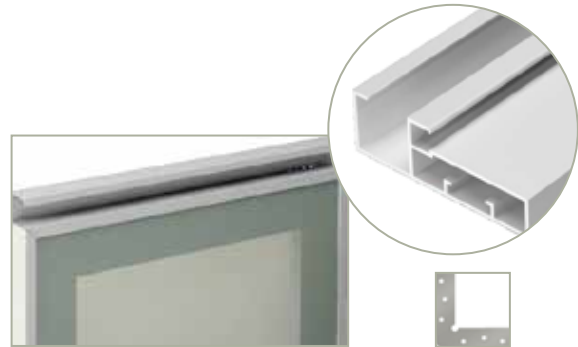

GLASS FRAME PROFILE WITH HANDLE 70MM

FINISH	ORDER CODE	PRODUCTION SIZE	MRP
ALUMINIUM ANODIZED MATT	GP 105	3Mtr.	3662
CP BRUSH	GP 106	3Mtr.	3915
MATT BLACK	GP 107	3Mtr.	3972
ROSE GOLD	GP 108	3Mtr.	4102