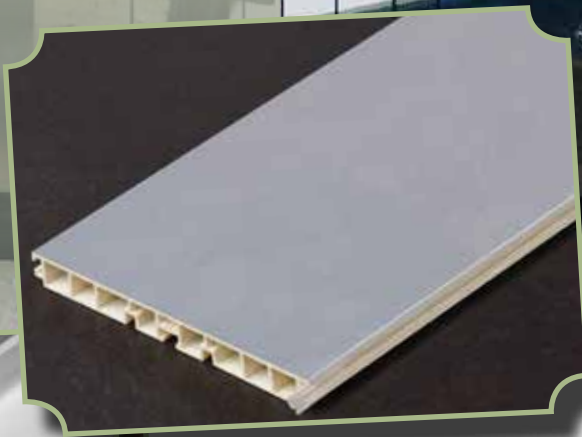

ORDER CODE	PRODUCT SIZE (IN MM)	MRP
RRGB	600	63796

ONLY THE BEST GETS OUT.

As part of our corporate quality manifesto, we never let even the slightest inaccuracy come between the best product and our esteemed client. We adhere to the stringent quality checks and balances in order to provide better products with the help of Mochen architectural fittings slides and hinges your Accessories works wonderfully and looks great.