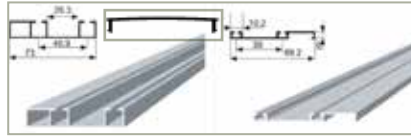

DOUBLE TRACK SLIDING ROLLER PROFILE TOP + BOTTOM + COVER FOR BOTTOM RAIL

FINISH	ORDER CODE	PRODUCTION SIZE	MRP
ALUMINIUM ANODIZED MATT	DTS 101	8 Ft.	5296
ALUMINIUM ANODIZED MATT	DTS 102	13 Ft.	8556