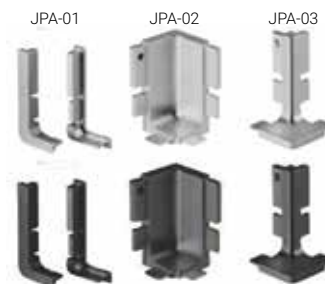

HANDLELESS PROFILE CONNECTOR

ORDER CODE	MRP
HC-01	277

SKIRTING CONNECTORS (90° & 180°)

ORDER CODE	TYPE	MRP
SC-01	90	231
SC-02	180	277

C PROFILE END CAP & ACCESSORIES

ORDER CODE	MRP
CPA-01	977
CPA-02	1386
CPA-03	1386