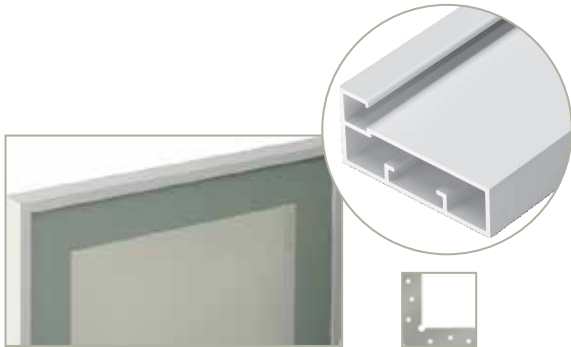

GLASS FRAME PROFILE 45MM

FINISH	ORDER CODE	PRODUCTION SIZE	MRP
ALUMINIUM ANODIZED MATT	GP 105	3Mtr.	3024
CP BRUSH	GP 106	3Mtr.	3277
MATT BLACK	GP 107	3Mtr.	3327
ROSE GOLD	GP 108	3Mtr.	3464