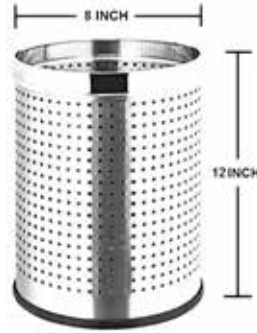

DUSTBIN OPEN PERFORATED (8x12)

ORDER CODE : DB7L

WIDTH	HEIGHT	MRP
8	12	967