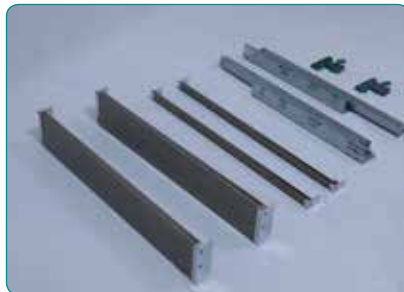

SPLENDID CHAMPAGNE SLIM BOX 6"

ORDER CODE : SCSB 6"

PRODUCT DEPTH (IN INCHES)	PRODUCT DEPTH (IN MM)	MRP
10"	250	4659
12"	300	4659
14"	350	4659
16"	400	4879
18"	450	4879
20"	500	5149
22"	550	5599